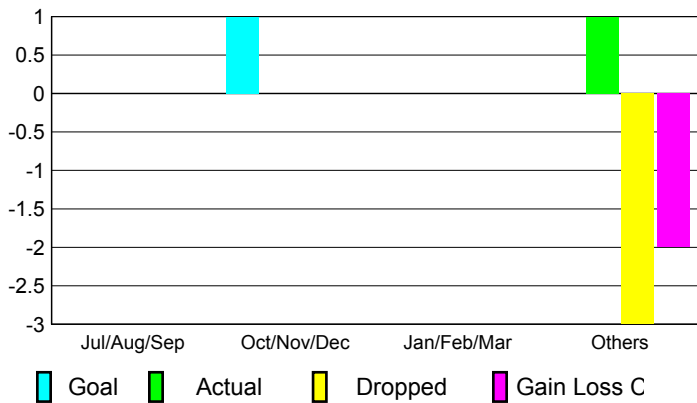

## CLUBS

**Club Results  
2009-2010**

**Clubs  
2008-2009**

Month	New Club Goal	Actual New Clubs	Actual Dropped Clubs	Gain/Loss of Clubs	Gain/Loss of Clubs
Jul/Aug/Sep	0	0	0	0	0
Oct/Nov/Dec	1	0	0	0	1
Jan/Feb/Mar	0	0	0	0	0
Apr/May/Jun	0	1	-3	-2	1
<b>Totals</b>	<b>1</b>	<b>1</b>	<b>-3</b>	<b>-2</b>	<b>2</b>

### Club Results 2009-2010

Goal, New, Dropped, Gain/Loss

### Comparison of Club Gain/Loss

Current Year Compared to the Previous Year