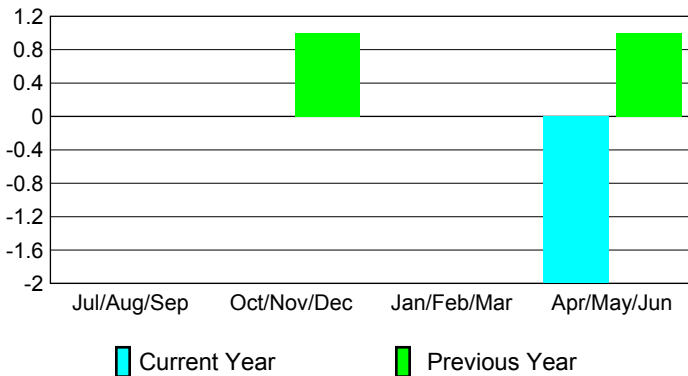

Comparison of Club Gain/Loss

Current Year Compared to the Previous Year