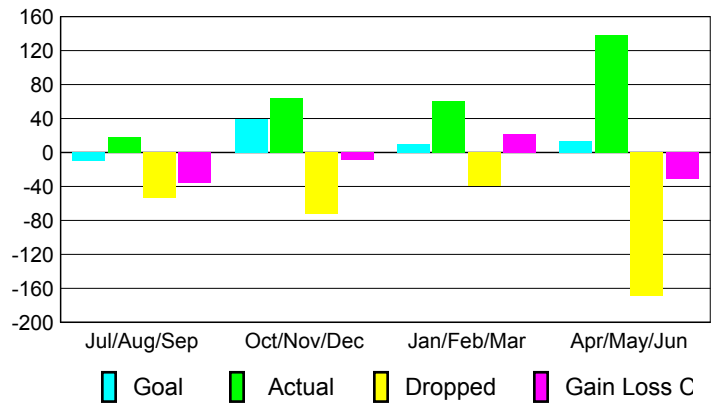

### YTD Status Quo Clubs 2009-2010

Status Quo Clubs Compared to Status Quo Members

## MEMBERSHIP

**Membership Results  
2009-2010**

**Membership  
2008-2009**

Month	Net Memb Goal	Actual New Memb	Actual Dropped Memb	Gain/Loss of Memb	Gain/Loss of Memb
Jul/Aug/Sep	-10	18	-54	-36	-37
Oct/Nov/Dec	40	64	-73	-9	-4
Jan/Feb/Mar	10	61	-39	22	-26
Apr/May/Jun	13	138	-169	-31	-27
<b>Totals</b>	<b>53</b>	<b>281</b>	<b>-335</b>	<b>-54</b>	<b>-94</b>

### Membership Results 2009-2010

Goal, New, Dropped, Gain/Loss

### Comparison of Membership Gain/Loss

Current Year Compared to the Previous Year