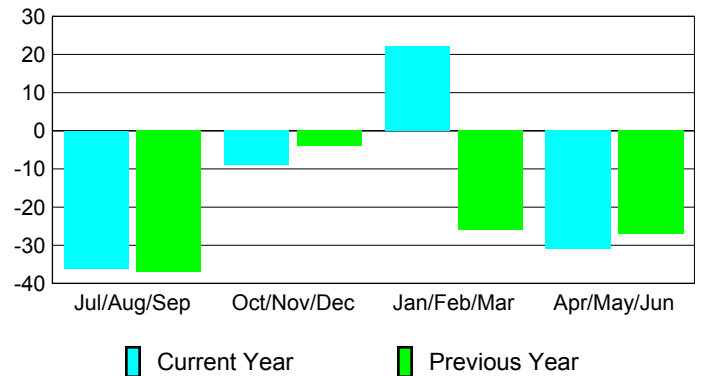

Comparison of Membership Gain/Loss

Current Year Compared to the Previous Year