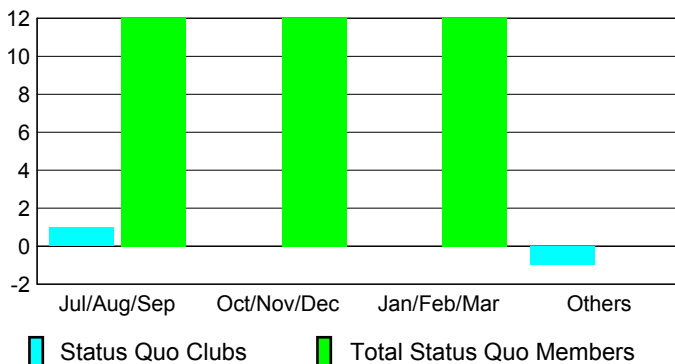

## CLUBS

**Club Results  
2009-2010**

**Clubs  
2008-2009**

Month	New Club Goal	Actual New Clubs	Actual Dropped Clubs	Gain/Loss of Clubs	Gain/Loss of Clubs
Jul/Aug/Sep	0	0	0	0	0
Oct/Nov/Dec	1	0	0	0	1
Jan/Feb/Mar	0	0	0	0	0
Apr/May/Jun	0	1	-3	-2	1
<b>Totals</b>	<b>1</b>	<b>1</b>	<b>-3</b>	<b>-2</b>	<b>2</b>

### Club Results 2009-2010

Goal, New, Dropped, Gain/Loss

### Comparison of Club Gain/Loss

Current Year Compared to the Previous Year

### YTD Status Quo Clubs 2009-2010

Status Quo Clubs Compared to Status Quo Members